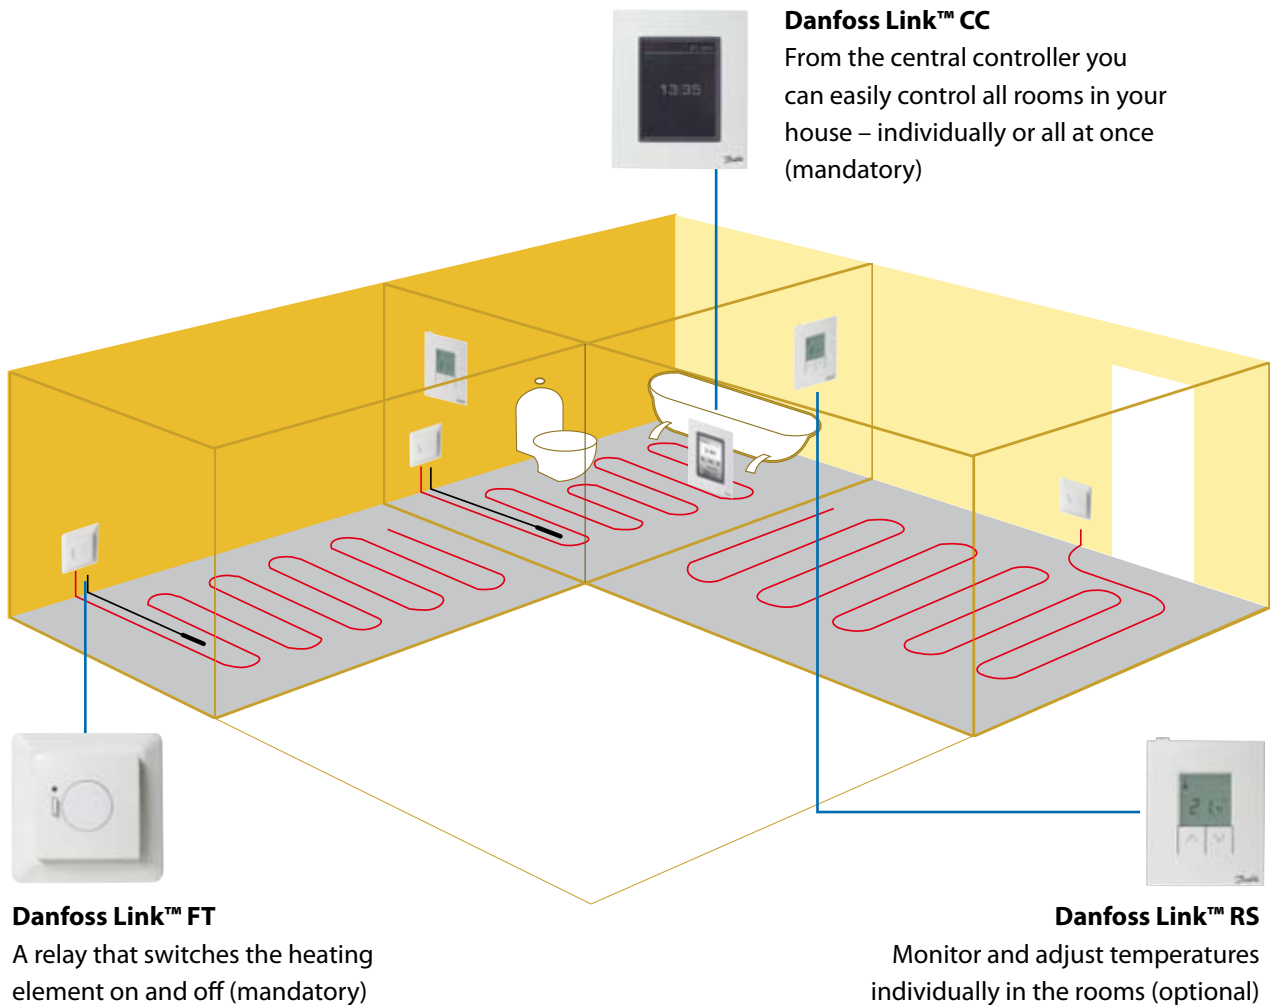

### Individual temperature adjustment

In just a few steps you can adjust temperatures for each individual room in your house.

### Daily overview

Control the daily heating to the pleasure of everyone. Adjustment is simple and can be done quickly.

# Wireless heating control. The next generation of temperature adjustment

The Danfoss Link™ heating control system is a new and innovative heating control system. The system consists of a centrally placed main unit used for

control of sensors and thermostats throughout the house. This means you can control the temperatures of your entire house.

- Safe and reliable two-way wireless communication technology
- Centrally placed main unit for controlling of sensors and thermostats throughout the house
- Intelligent and easy-to-operate control display