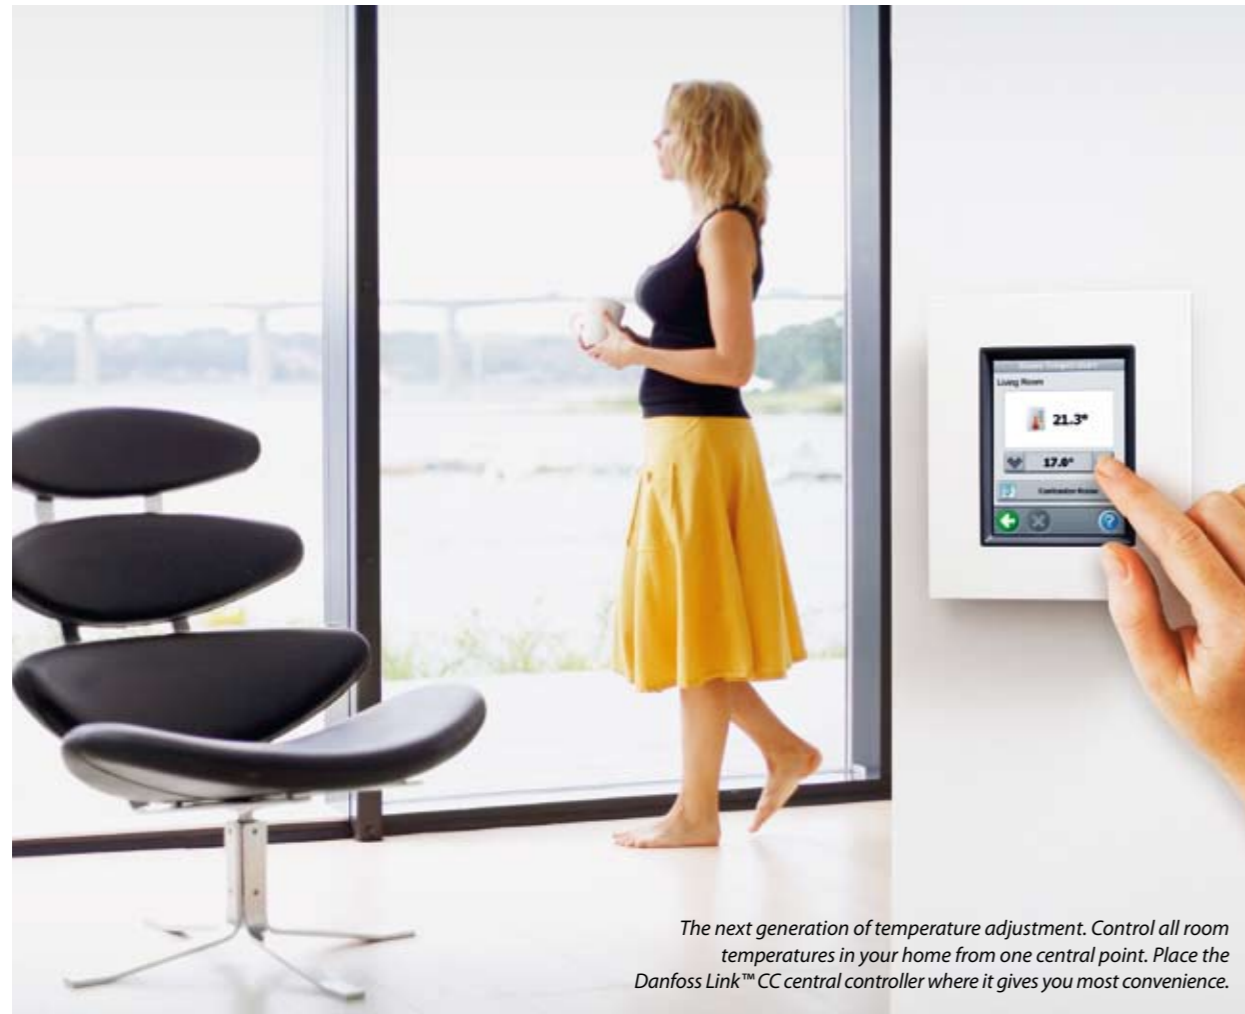

# How to control rooms you rarely enter

Danfoss Link™ – Wireless control, comfort and convenience

At Danfoss, we are proud to offer you nothing less than a revolutionary world novelty within electrical floor heating. We call it Danfoss Link™. Wireless heating control with the ability to adjust all temperatures

of your home from one central control point in your house. So here it is. The perfect means to keep control – also in places you're not welcome.

# Wireless temperature adjustment – from one central point in your home

Safe and reliable, Danfoss Link™ is a two-way communication system based on wireless technology. If you think that advanced indoor heating control is complicated, inconvenient and expensive – think again. Danfoss Link™ is here for your convenience, setting new standards within modern heating control. It is state-of-the-art technology, giving you the possibility of controlling your indoor temperatures from one central place in your home. The Danfoss Link™ solution

consists of three wireless devices: The mandatory Danfoss Link™ CC (central controller) and Danfoss Link™ FT (floor thermostat) as well as the optional Danfoss Link™ RS (room sensor). Put together these devices give you an indoor environment you can easily enjoy to the fullest every day.