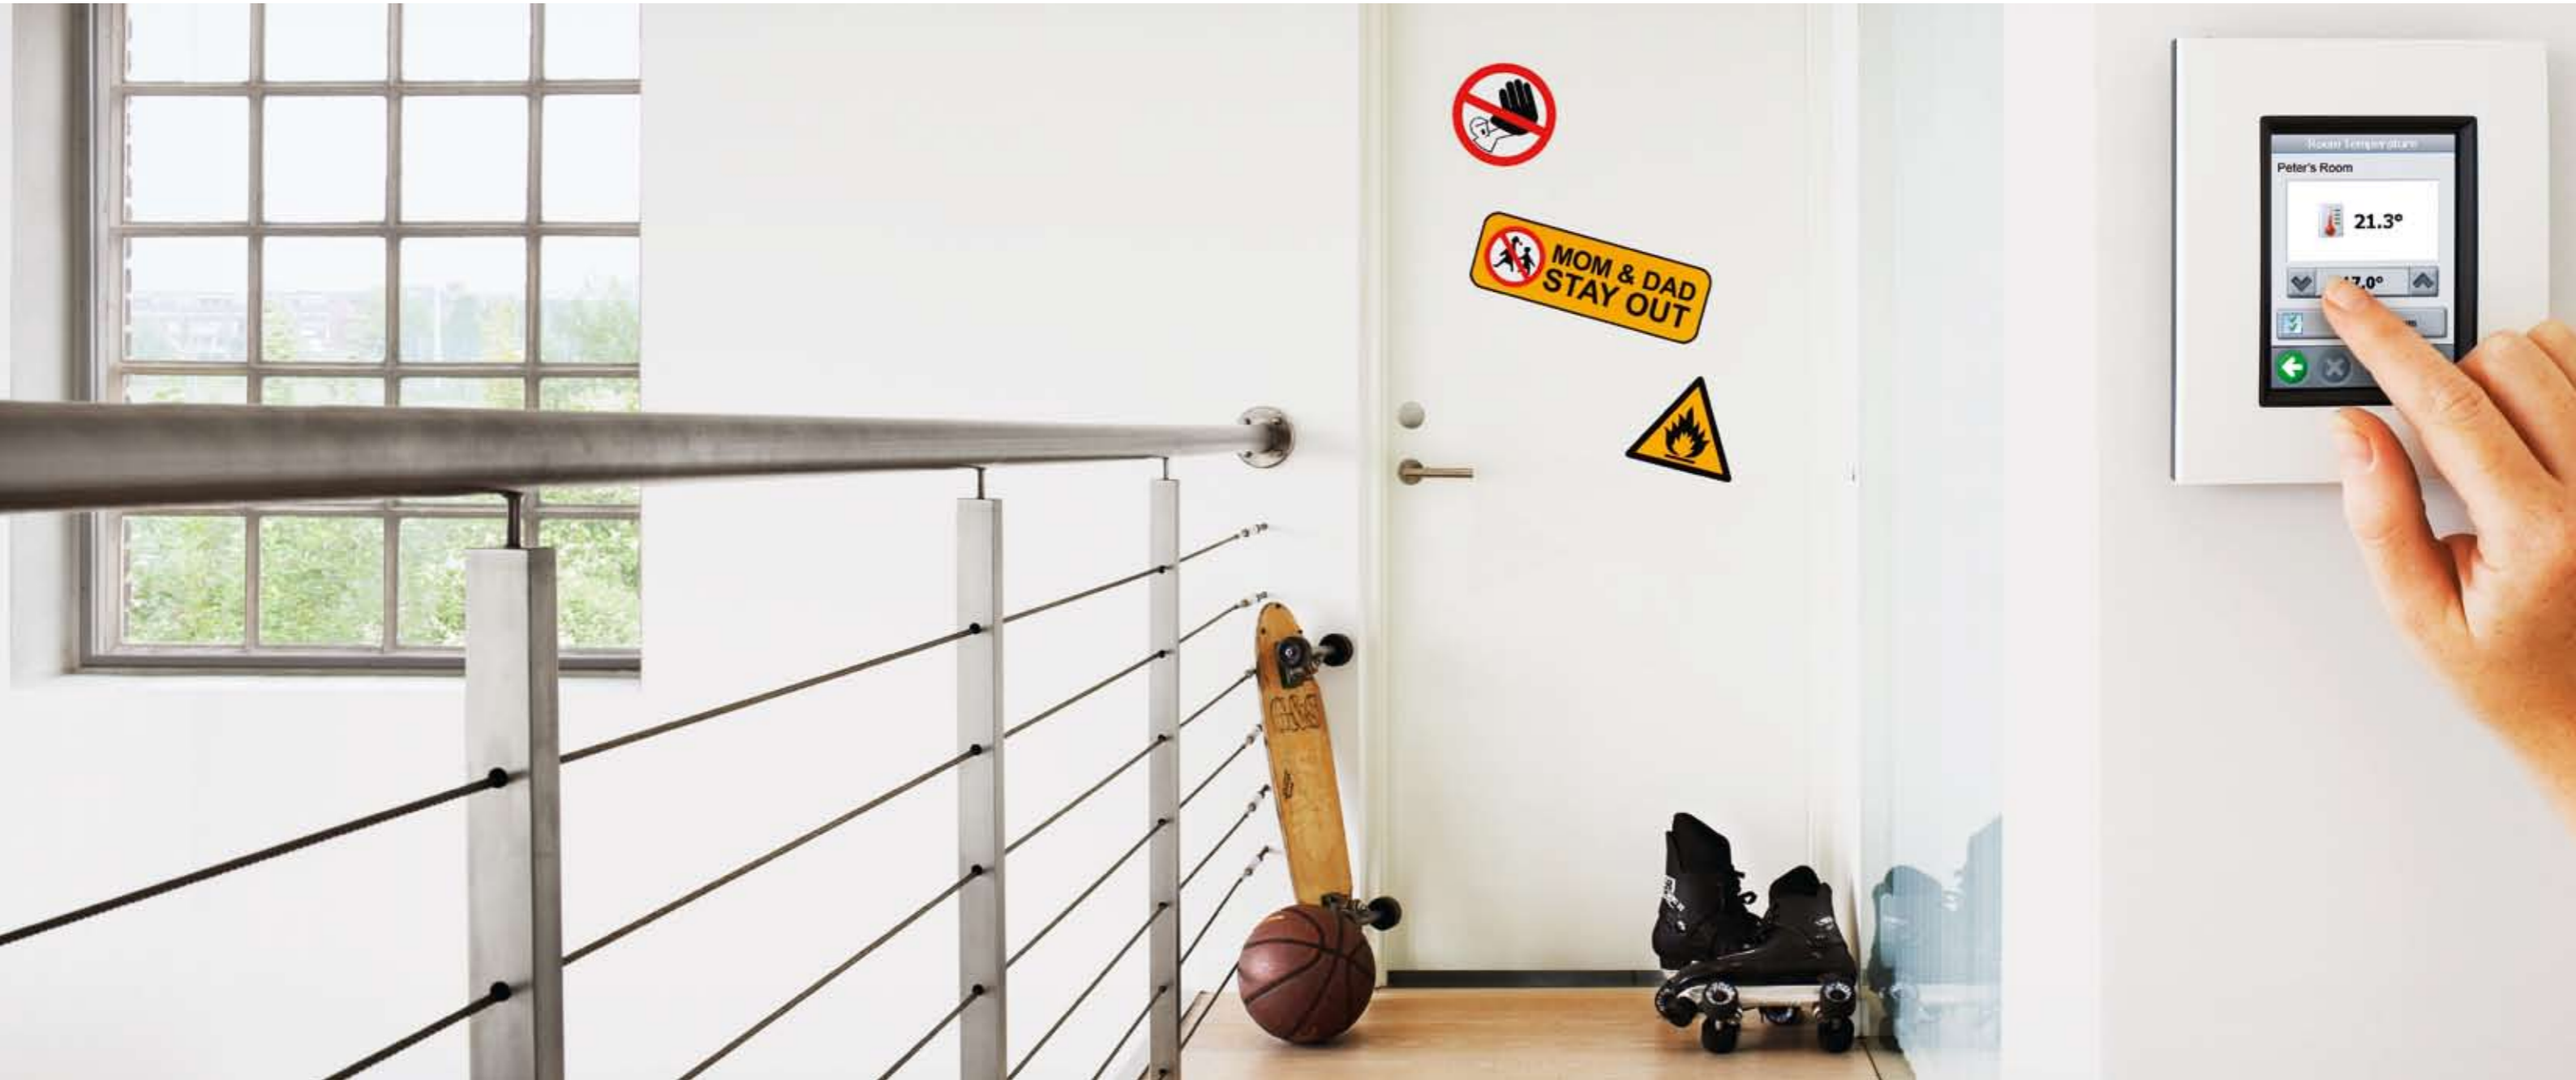

At Danfoss, we are proud to offer you nothing less than a revolutionary world novelty within electrical floor heating. We call it Danfoss Link™. Wireless heating control with the ability to adjust all temperatures

of your home from one central control point in your house. So here it is. The perfect means to keep control – also in places you're not welcome.