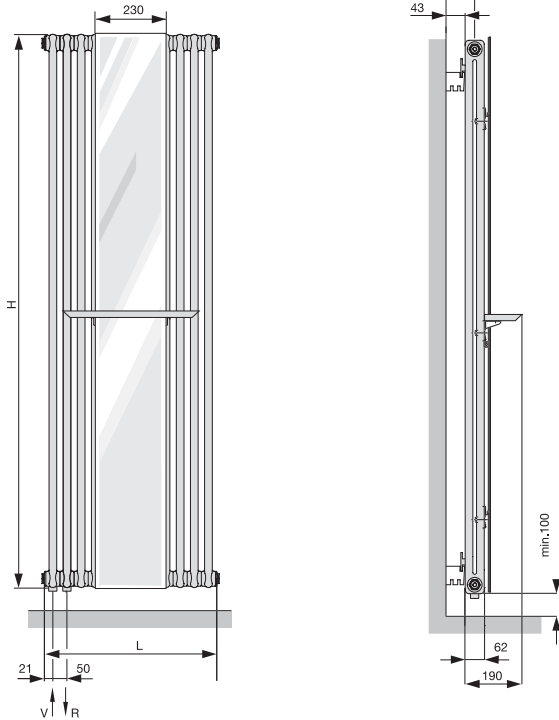

Material: Steel
 Operating pressure: up to 12 bar
 Connection: From below, G 1/2"
 Coating: Enamel
 (colour selection shown in Zehnder catalogue) Chrome plated

Models for closed heating systems:

Model	Overall height (mm)	Overall length (mm)	Heat capacity (W)	
			$\Delta T=50K$	$\Delta T=60K$
YAM 50-170	1736	478	587	738

Electric models:

Model	Overall height (mm)	Overall length (mm)	Immersion Electric rating (W)
YAMEL 50-170	1736	478	300
YAMER 50-170	1736	478	300

zehnder charleston mirror

Zehnder Charleston Mirror

Natural beauty for the hallway, and living room. The long, rectangular mirror gives the Charleston Mirror an elegant, classical look and charm. The mirror matches perfectly with the curved beechwood shelf, which can be mounted at any height. The precision steel radiator, containing two rows of vertical tubes provides high heating output.

Material: Steel
 Operating pressure: up to 10 bar
 Connection: From below, G 1/2"
 Coating: Enamel
 (colour selection shown in Zehnder catalogue)

Models for closed heating systems:

Model	Overall height (mm)	Overall length (mm)	Heat capacity (W)	
			$\Delta T=50K$	$\Delta T=60K$
CM 2180-12	1792	552	1401	1762
CM 2180-16	1792	736	1868	2350

Material: Steel
 Operating pressure: up to 4.5 bar
 Connection: From below, G 1/2"
 Coating: Enamel
 (colour selection shown in Zehnder catalogue)

Models for closed heating systems:

Model	Overall height (mm)	Overall length (mm)	Heat capacity (W)	
			$\Delta T=50K$	$\Delta T=60K$
NVM 180-6	1800	638	732	921
NVM 180-8	1800	780	976	1228