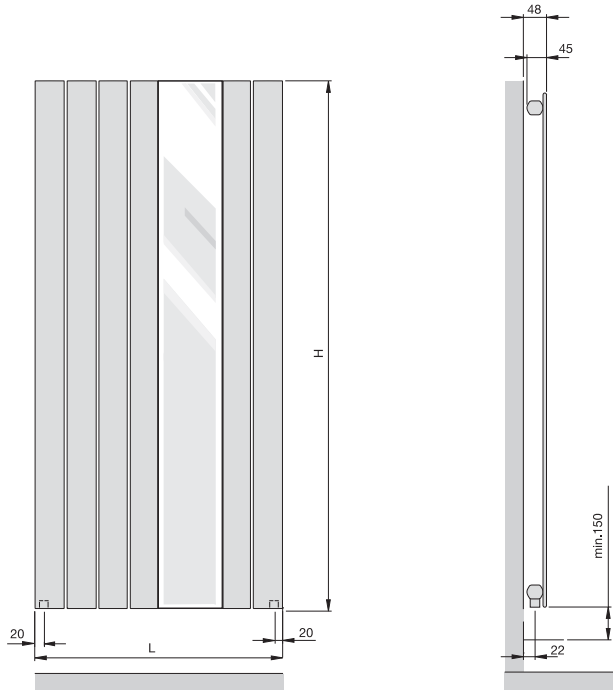

Material: Steel
 Operating pressure: up to 12 bar
 Connection: From below, G 1/2"
 Coating: Enamel
 (colour selection shown in Zehnder catalogue) Chrome plated

Models for closed heating systems:

Model	Overall height (mm)	Overall length (mm)	Heat capacity (W)	
			$\Delta T=50K$	$\Delta T=60K$
YAM 50-170	1736	478	587	738

Electric models:

Model	Overall height (mm)	Overall length (mm)	Immersion Electric rating (W)
YAMEL 50-170	1736	478	300
YAMER 50-170	1736	478	300

zehnder charleston mirror

Zehnder Charleston Mirror

Natural beauty for the hallway, and living room. The long, rectangular mirror gives the Charleston Mirror an elegant, classical look and charm. The mirror matches perfectly with the curved beechwood shelf, which can be mounted at any height. The precision steel radiator, containing two rows of vertical tubes provides high heating output.

Material: Steel
 Operating pressure: up to 10 bar
 Connection: From below, G 1/2"
 Coating: Enamel
 (colour selection shown in Zehnder catalogue)

Models for closed heating systems:

Model	Overall height (mm)	Overall length (mm)	Heat capacity (W)	
			$\Delta T=50K$	$\Delta T=60K$
CM 2180-12	1792	552	1401	1762
CM 2180-16	1792	736	1868	2350

Material: Steel
 Operating pressure: up to 4.5 bar
 Connection: From below, G 1/2"
 Coating: Enamel
 (colour selection shown in Zehnder catalogue)

Models for closed heating systems:

Model	Overall height (mm)	Overall length (mm)	Heat capacity (W)	
			$\Delta T=50K$	$\Delta T=60K$
NVM 180-6	1800	638	732	921
NVM 180-8	1800	780	976	1228