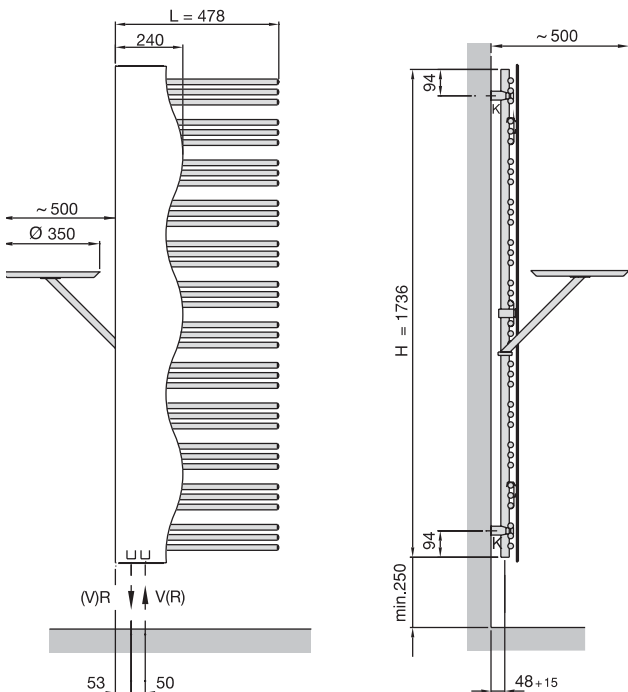

Zehnder Yucca Mirror

You will feel happy as soon as you open the front door to your home. The Zehnder Yucca Mirror exudes a feeling of ease and comfort. The radiator is constructed of twelve groups of three horizontal tubes each, branching out to the right and to the left sides of the manifolds.

Material: Steel
 Operating pressure: up to 12 bar
 Connection: From below, G 1/2"
 Coating: Enamel
 (colour selection shown in Zehnder catalogue) Chrome plated

Models for closed heating systems:

Model	Overall height (mm)	Overall length (mm)	Heat capacity (W)	
			$\Delta T=50K$	$\Delta T=60K$
YAM 50-170	1736	478	587	738

Material: Steel
 Operating pressure: up to 10 bar
 Connection: From below, G 1/2"
 Coating: Enamel
 (colour selection shown in Zehnder catalogue)

Models for closed heating systems:

Model	Overall height (mm)	Overall length (mm)	Heat capacity (W)	
			$\Delta T=50K$	$\Delta T=60K$
CM 2180-12	1792	552	1401	1762
CM 2180-16	1792	736	1868	2350

Material: Steel
 Operating pressure: up to 4.5 bar
 Connection: From below, G 1/2"
 Coating: Enamel
 (colour selection shown in Zehnder catalogue)

Models for closed heating systems:

Model	Overall height (mm)	Overall length (mm)	Heat capacity (W)	
			$\Delta T=50K$	$\Delta T=60K$
NVM 180-6	1800	638	732	921
NVM 180-8	1800	780	976	1228