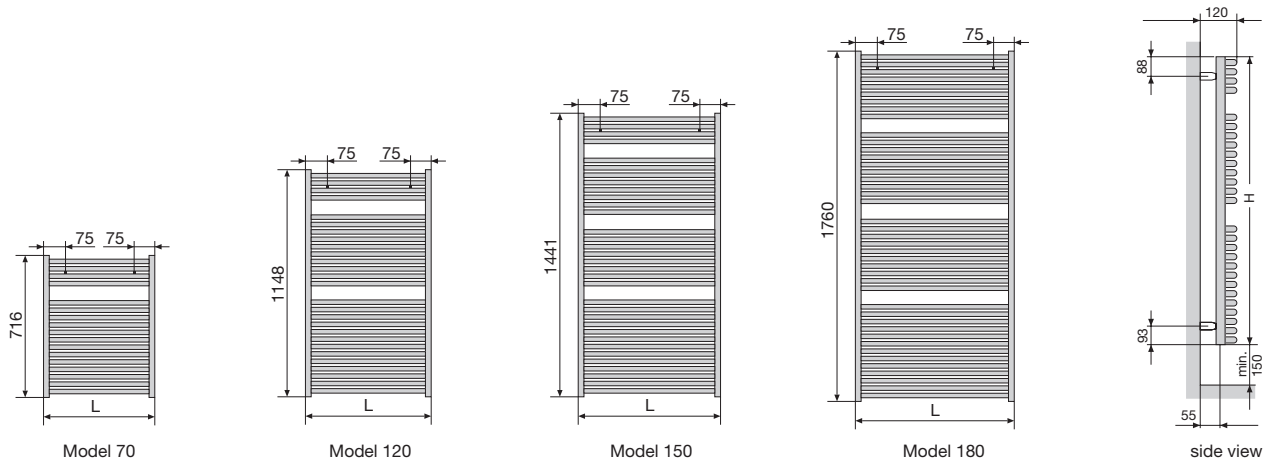

Material: Steel  
 Operating pressure: up to 11.5 bar  
 Connection: From below, G 1/2"  
 Coating: enamel (colour selection shown in Zehnder catalogue)

### Models for closed heating systems:

Model	Overall height (mm)	Overall length (mm)	Heat capacity (W)	
			$\Delta T=50K$	$\Delta T=60K$
JAB-070-050	716	495	351	442
JAB-120-050	1148	495	548	689
JAB-150-050	1441	495	685	862
JAB-180-050	1760	495	853	1073
JAB-070-060	716	595	420	528
JAB-120-060	1148	595	653	821
JAB-150-060	1441	595	802	1009
JAB-180-060	1760	595	1013	1274
JAB-180-075	1760	746	1252	1575

### Electric models (electric heater DBM)

Model	Overall height (mm)	Overall length (mm)	Immersion Electric rating
			(W)
JAE-070-050-DD	843	495	300
JAE-120-050-DD	1275	495	600
JAE-150-050-DD	1563	495	750
JAE-180-050-DD	1887	495	900
JAE-180-060-DD	1887	595	1200

Material: Steel  
 Operating pressure: up to 11.5 bar  
 Connection: From below, G 1/2"  
 Coating: Chrome plated (not all sizes)

Zehnder Janda Chrome models for closed heating systems:

Model	Overall height (mm)	Overall length (mm)	Heat capacity (W)	
			$\Delta T=50K$	$\Delta T=60K$
JABC-070-050	716	495	251	314
JABC-120-050	1148	495	396	496
JABC-150-050	1441	495	495	621
JABC-180-050	1760	495	603	756
JABC-070-060	716	595	294	369
JABC-120-060	1148	595	468	587
JABC-150-060	1441	595	585	733
JABC-180-060	1760	595	720	904