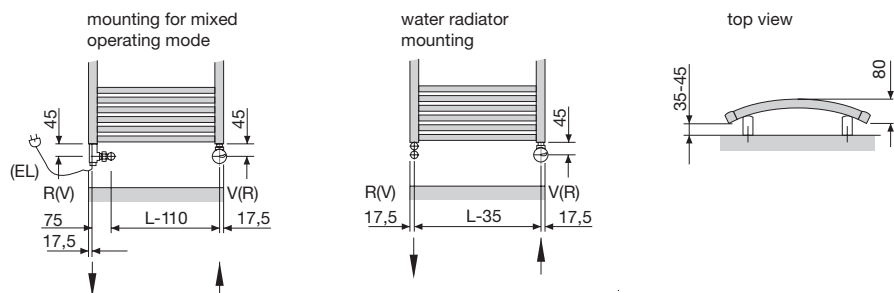

Material: Steel  
 Operating pressure: up to 11.5 bar  
 Connection: From below, G 1/2"  
 Coating: enamel (colour selection shown in Zehnder catalogue)

### Models for closed heating systems:

Model	Overall height (mm)	Overall length (mm)	Heat capacity (W)	
			$\Delta T=50K$	$\Delta T=60K$
JAB-070-050	716	495	351	442
JAB-120-050	1148	495	548	689
JAB-150-050	1441	495	685	862
JAB-180-050	1760	495	853	1073
JAB-070-060	716	595	420	528
JAB-120-060	1148	595	653	821
JAB-150-060	1441	595	802	1009
JAB-180-060	1760	595	1013	1274
JAB-180-075	1760	746	1252	1575

### Electric models (electric heater DBM)

Model	Overall height (mm)	Overall length (mm)	Immersion Electric rating
			(W)
JAE-070-050-DD	843	495	300
JAE-120-050-DD	1275	495	600
JAE-150-050-DD	1563	495	750
JAE-180-050-DD	1887	495	900
JAE-180-060-DD	1887	595	1200

Material: Steel  
 Operating pressure: up to 11.5 bar  
 Connection: From below, G 1/2"  
 Coating: Chrome plated (not all sizes)

Zehnder Janda Chrome models for closed heating systems:

Model	Overall height (mm)	Overall length (mm)	Heat capacity (W)	
			$\Delta T=50K$	$\Delta T=60K$
JABC-070-050	716	495	251	314
JABC-120-050	1148	495	396	496
JABC-150-050	1441	495	495	621
JABC-180-050	1760	495	603	756
JABC-070-060	716	595	294	369
JABC-120-060	1148	595	468	587
JABC-150-060	1441	595	585	733
JABC-180-060	1760	595	720	904