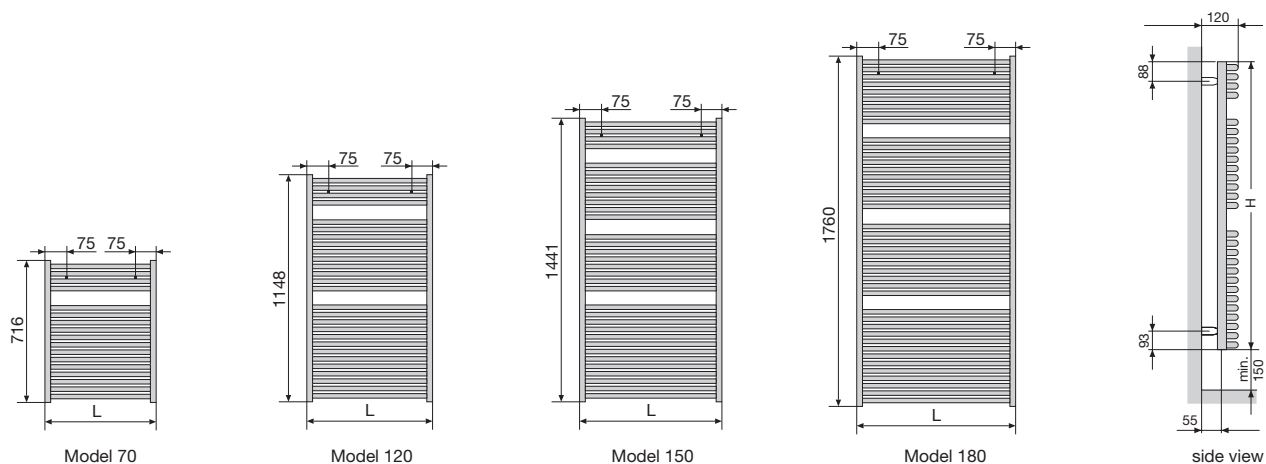

Material: Steel  
 Operating pressure: up to 11.5 bar  
 Connection: From below, G 1/2"  
 Coating: enamel (colour selection shown in Zehnder catalogue)

### Models for closed heating systems:

Model	Overall height (mm)	Overall length (mm)	Heat capacity (W)	
			$\Delta T=50K$	$\Delta T=60K$
JAB-070-050	716	495	351	442
JAB-120-050	1148	495	548	689
JAB-150-050	1441	495	685	862
JAB-180-050	1760	495	853	1073
JAB-070-060	716	595	420	528
JAB-120-060	1148	595	653	821
JAB-150-060	1441	595	802	1009
JAB-180-060	1760	595	1013	1274
JAB-180-075	1760	746	1252	1575

### Electric models (electric heater DBM)

Model	Overall height (mm)	Overall length (mm)	Immersion Electric rating
			(W)
JAE-070-050-DD	843	495	300
JAE-120-050-DD	1275	495	600
JAE-150-050-DD	1563	495	750
JAE-180-050-DD	1887	495	900
JAE-180-060-DD	1887	595	1200

Material: Steel  
 Operating pressure: up to 11.5 bar  
 Connection: From below, G 1/2"  
 Coating: Chrome plated (not all sizes)

Zehnder Janda Chrome models for closed heating systems:

Model	Overall height (mm)	Overall length (mm)	Heat capacity (W)	
			$\Delta T=50K$	$\Delta T=60K$
JABC-070-050	716	495	251	314
JABC-120-050	1148	495	396	496
JABC-150-050	1441	495	495	621
JABC-180-050	1760	495	603	756
JABC-070-060	716	595	294	369
JABC-120-060	1148	595	468	587
JABC-150-060	1441	595	585	733
JABC-180-060	1760	595	720	904