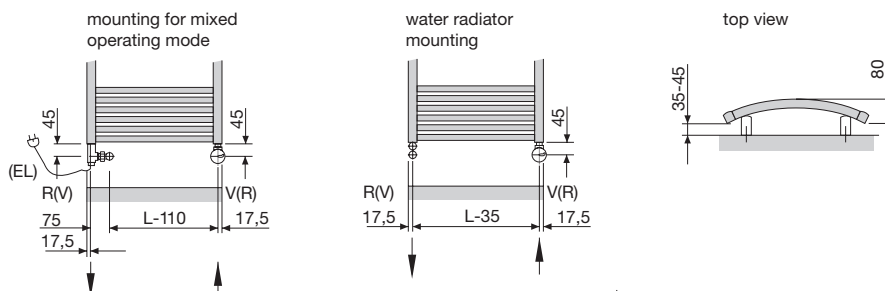

Material: Steel  
 Operating pressure: up to 11.5 bar  
 Connection: From below, G 1/2"  
 Coating: enamel (colour selection shown in Zehnder catalogue)

### Models for closed heating systems:

Model	Overall height (mm)	Overall length (mm)	Heat capacity (W)	
			$\Delta T=50K$	$\Delta T=60K$
JAB-070-050	716	495	351	442
JAB-120-050	1148	495	548	689
JAB-150-050	1441	495	685	862
JAB-180-050	1760	495	853	1073
JAB-070-060	716	595	420	528
JAB-120-060	1148	595	653	821
JAB-150-060	1441	595	802	1009
JAB-180-060	1760	595	1013	1274
JAB-180-075	1760	746	1252	1575

### Electric models (electric heater DBM)

Model	Overall height (mm)	Overall length (mm)	Immersion Electric rating
			(W)
JAE-070-050-DD	843	495	300
JAE-120-050-DD	1275	495	600
JAE-150-050-DD	1563	495	750
JAE-180-050-DD	1887	495	900
JAE-180-060-DD	1887	595	1200

Material: Steel  
 Operating pressure: up to 11.5 bar  
 Connection: From below, G 1/2"  
 Coating: Chrome plated (not all sizes)

Zehnder Janda Chrome models for closed heating systems:

Model	Overall height (mm)	Overall length (mm)	Heat capacity (W)	
			$\Delta T=50K$	$\Delta T=60K$
JABC-070-050	716	495	251	314
JABC-120-050	1148	495	396	496
JABC-150-050	1441	495	495	621
JABC-180-050	1760	495	603	756
JABC-070-060	716	595	294	369
JABC-120-060	1148	595	468	587
JABC-150-060	1441	595	585	733
JABC-180-060	1760	595	720	904